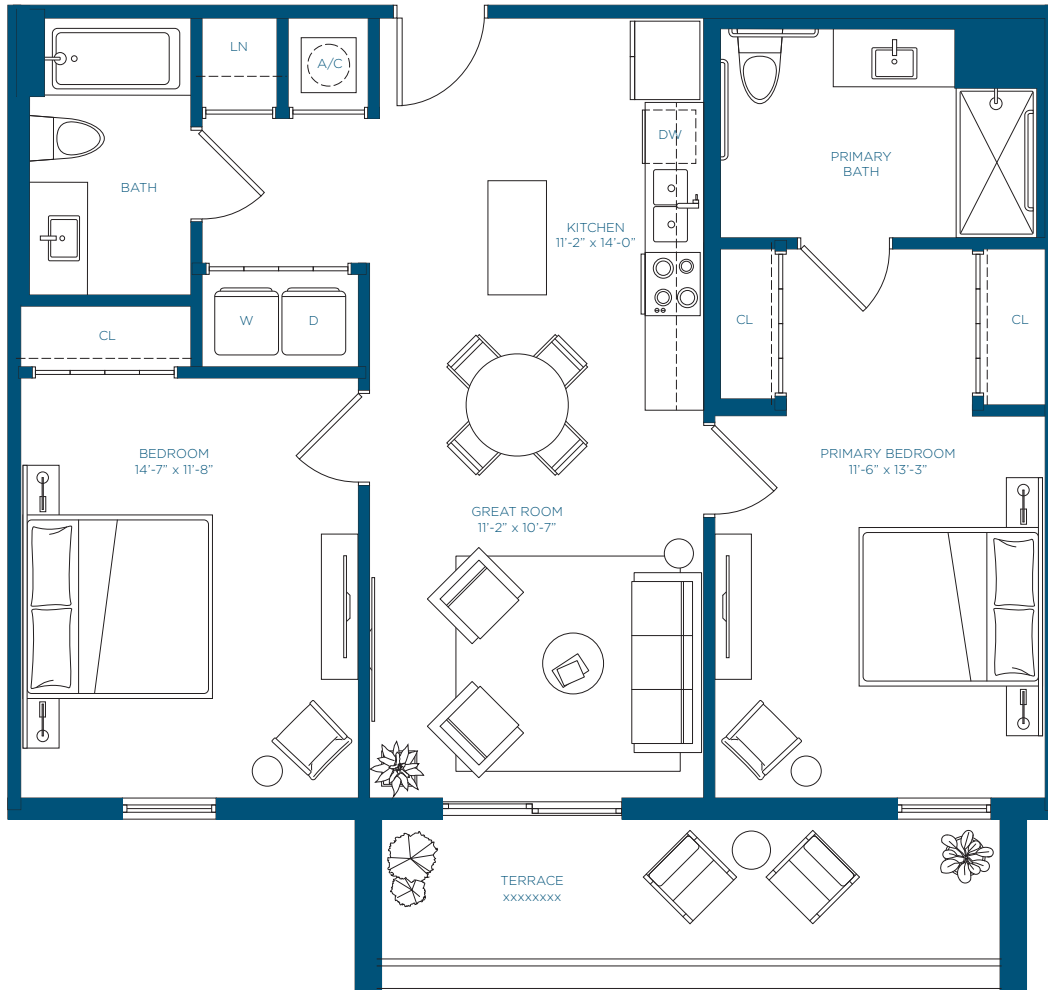

GROUND FLOOR

2ND, 4TH & 5TH FLOOR
& 3RD LEVEL

LEVEL 5-7

Contact us today!

 (813) 358-2161

 1101 W. Main St. Tampa, FL 33607

 CanopyWestRiverMGR@RelatedGroup.com

 TPATogether.com/Canopy