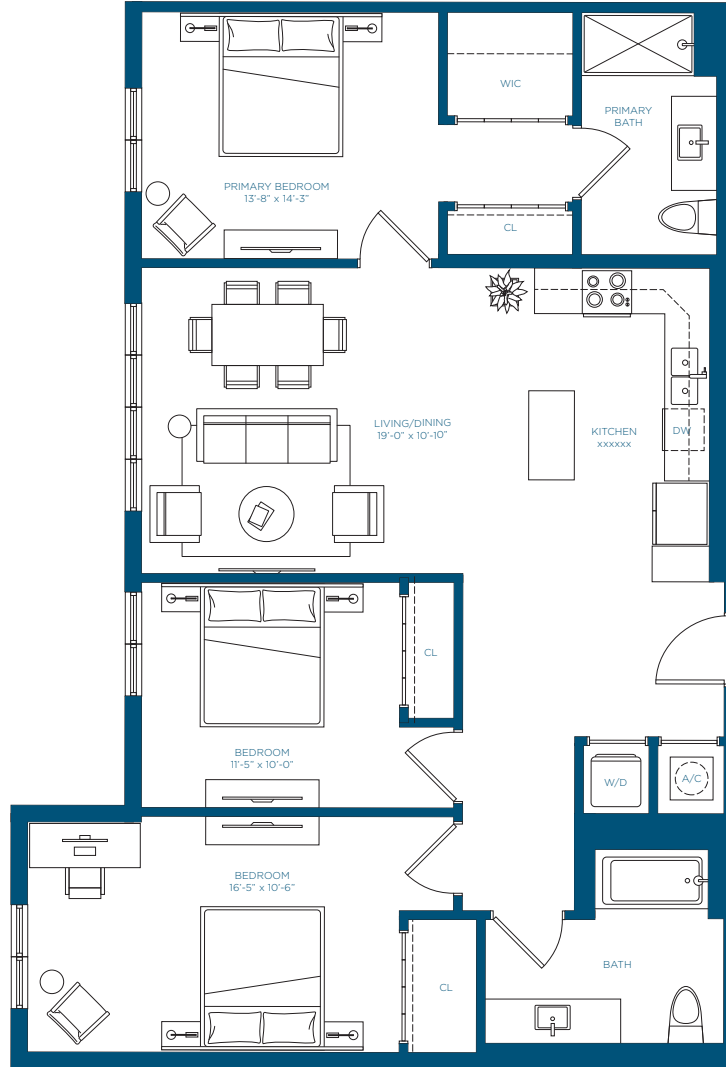

GROUND FLOOR

2ND, 4TH & 5TH FLOOR
& 3RD LEVEL

LEVEL 5-7

Contact us today!

 (813) 358-2161

 1101 W. Main St. Tampa, FL 33607

 CanopyWestRiverMGR@RelatedGroup.com

 TPATogether.com/Canopy