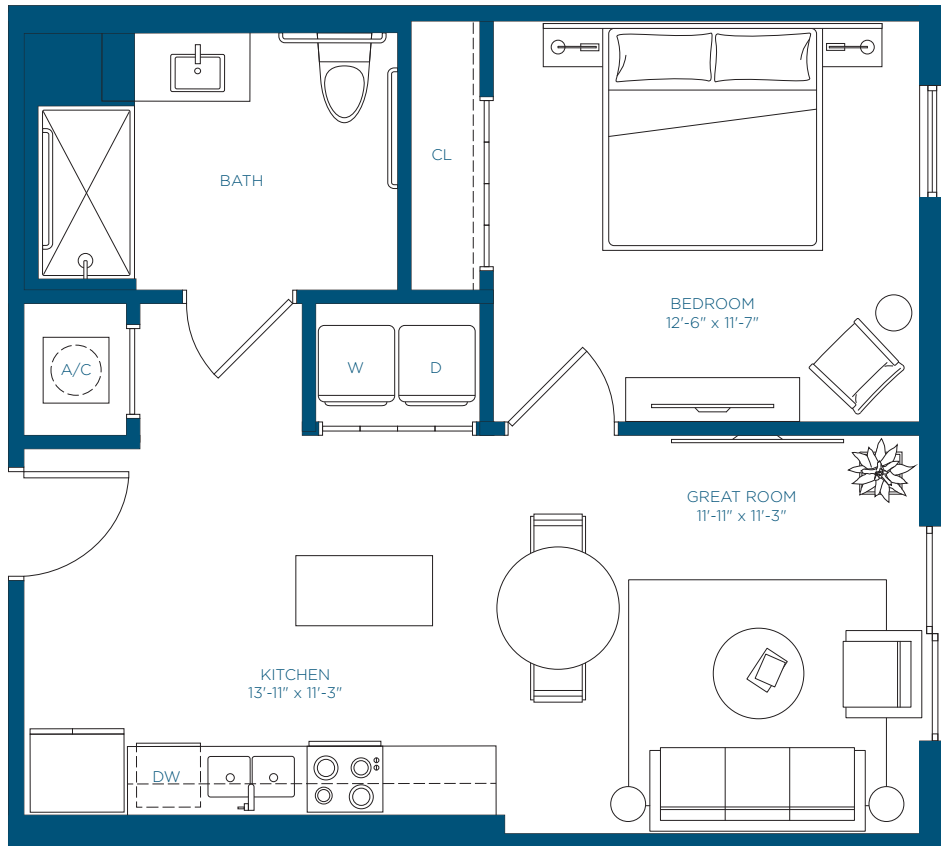

GROUND FLOOR

2ND, 4TH & 5TH FLOOR
& 3RD LEVEL

LEVEL 5-7

Contact us today!

 (813) 358-2161

 1101 W. Main St. Tampa, FL 33607

 CanopyWestRiverMGR@RelatedGroup.com

 TPATogether.com/Canopy