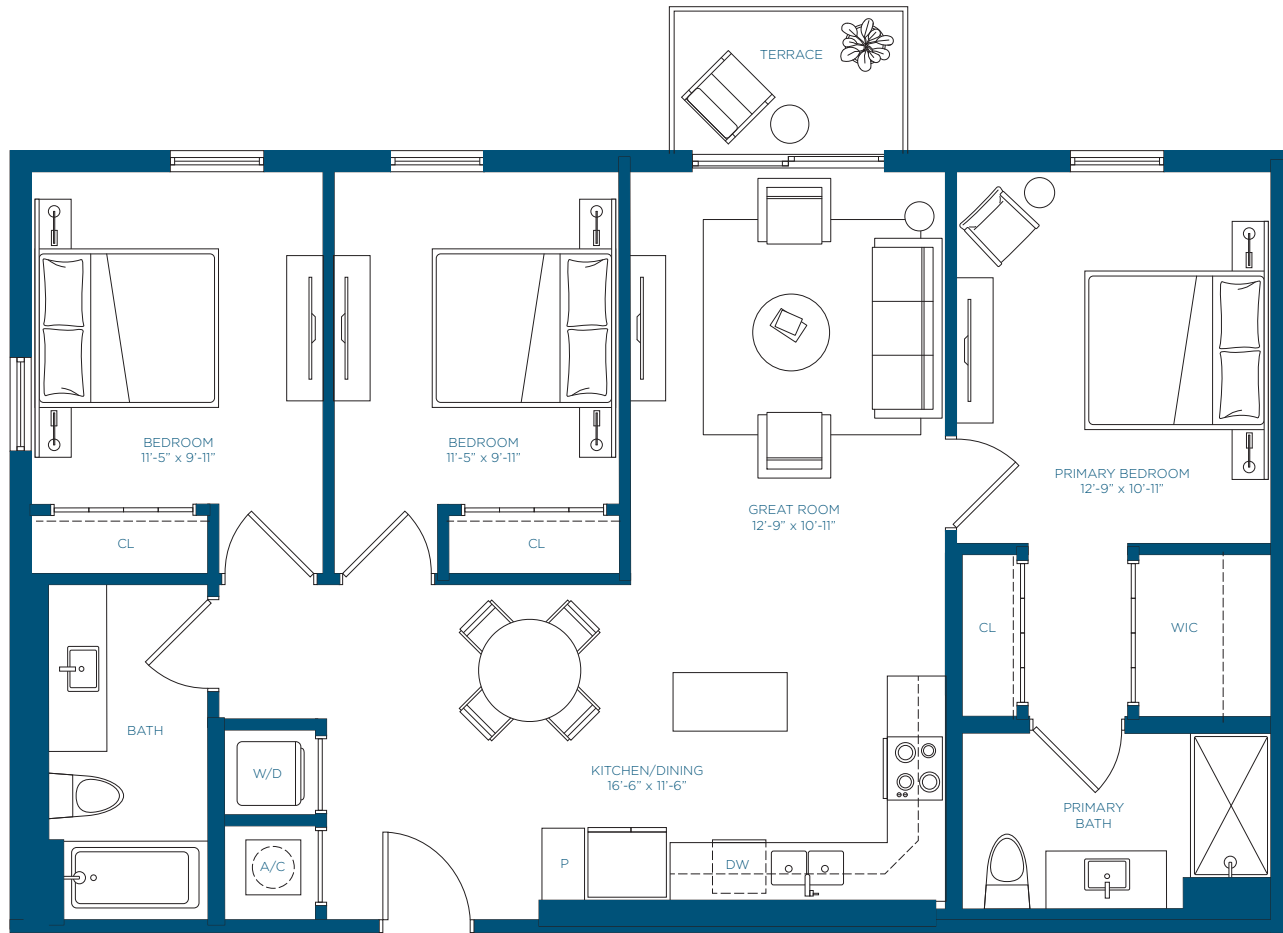

GROUND FLOOR

2ND, 4TH & 5TH FLOOR
& 3RD LEVEL

LEVEL 5-7

Contact us today!

 (813) 358-2161

 1101 W. Main St. Tampa, FL 33607

 CanopyWestRiverMGR@RelatedGroup.com

 TPATogether.com/Canopy