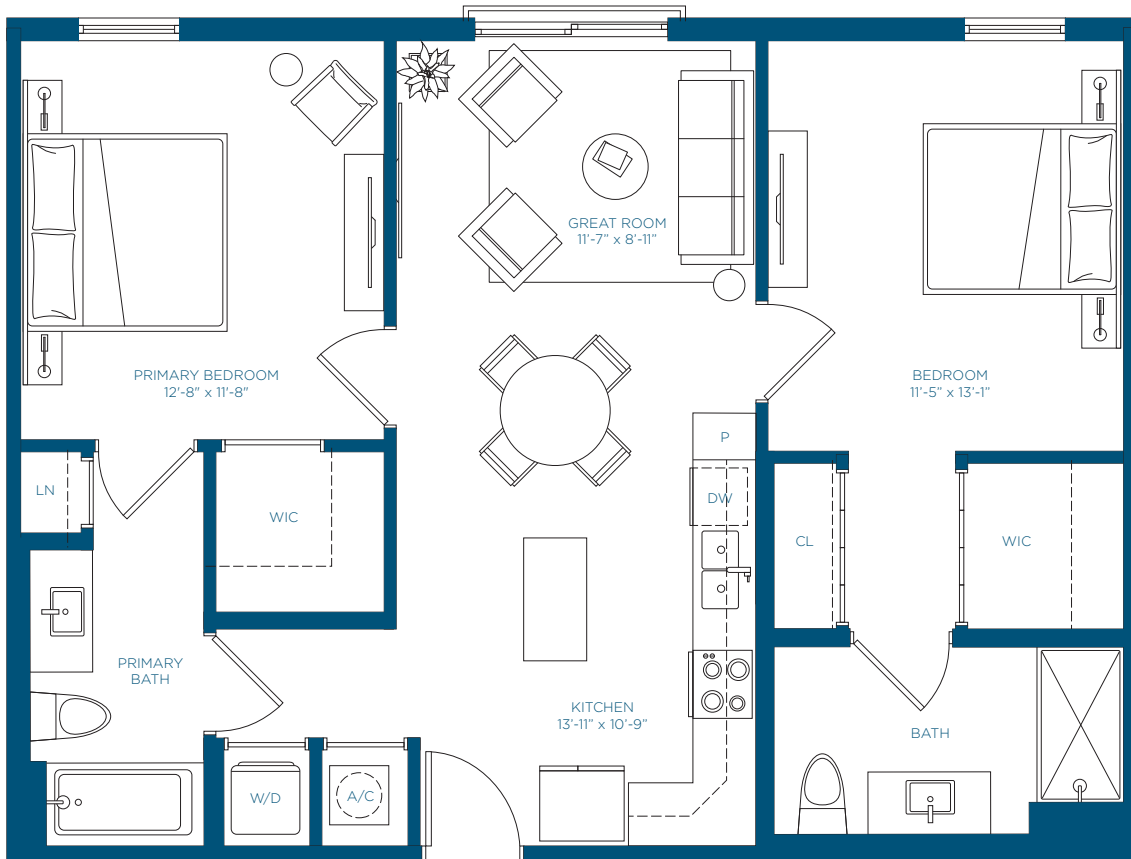

GROUND FLOOR

2ND, 4TH & 5TH FLOOR
& 3RD LEVEL

LEVEL 5-7

Contact us today!

 (813) 358-2161

 1101 W. Main St. Tampa, FL 33607

 CanopyWestRiverMGR@RelatedGroup.com

 TPATogether.com/Canopy