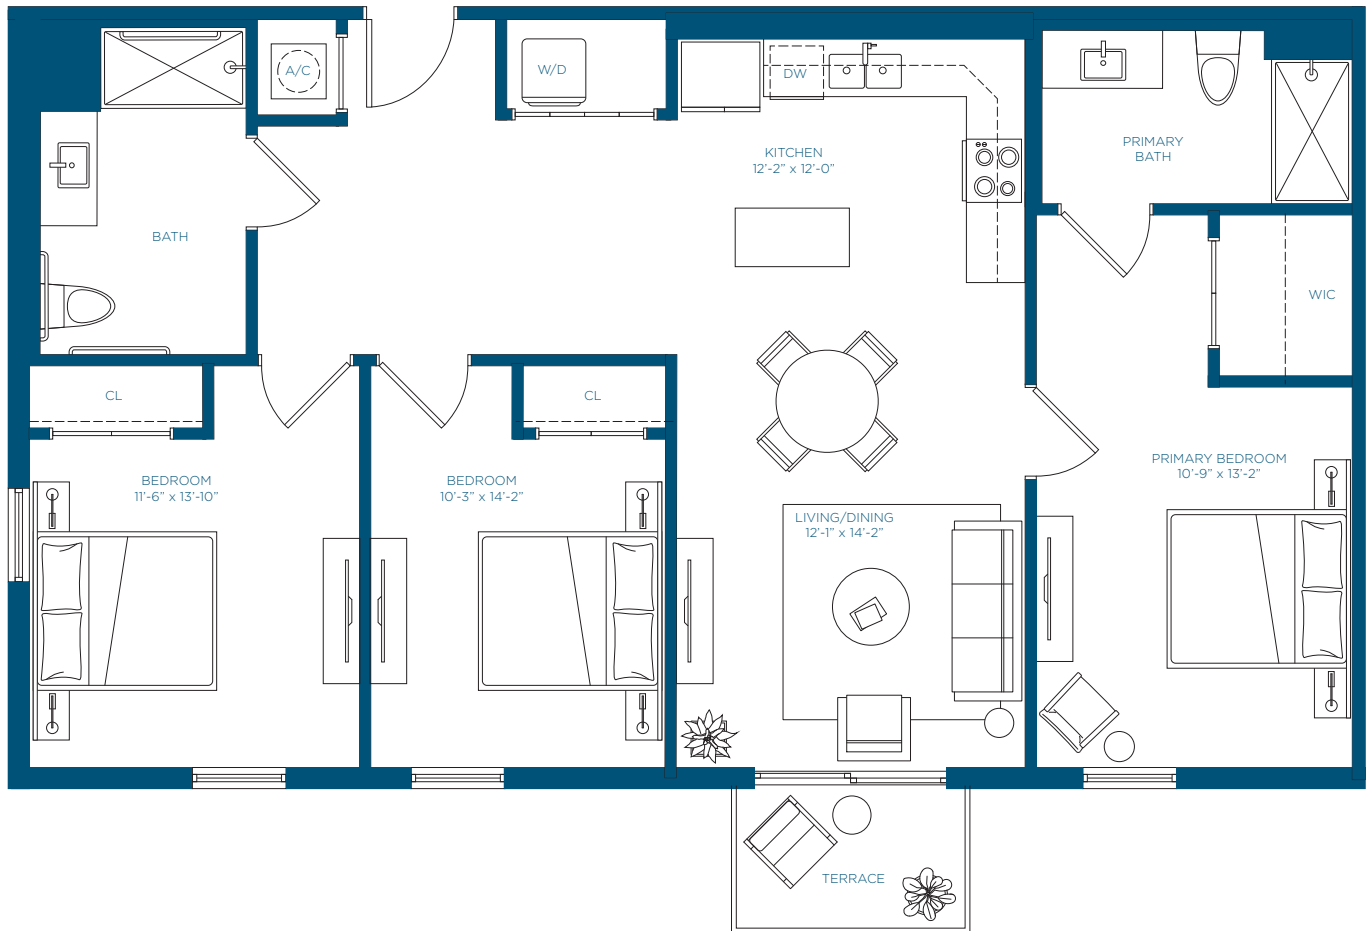

GROUND FLOOR

2ND, 4TH & 5TH FLOOR
& 3RD LEVEL

LEVEL 5-7

Contact us today!

 (813) 358-2161

 1101 W. Main St. Tampa, FL 33607

 CanopyWestRiverMGR@RelatedGroup.com

 TPATogether.com/Canopy