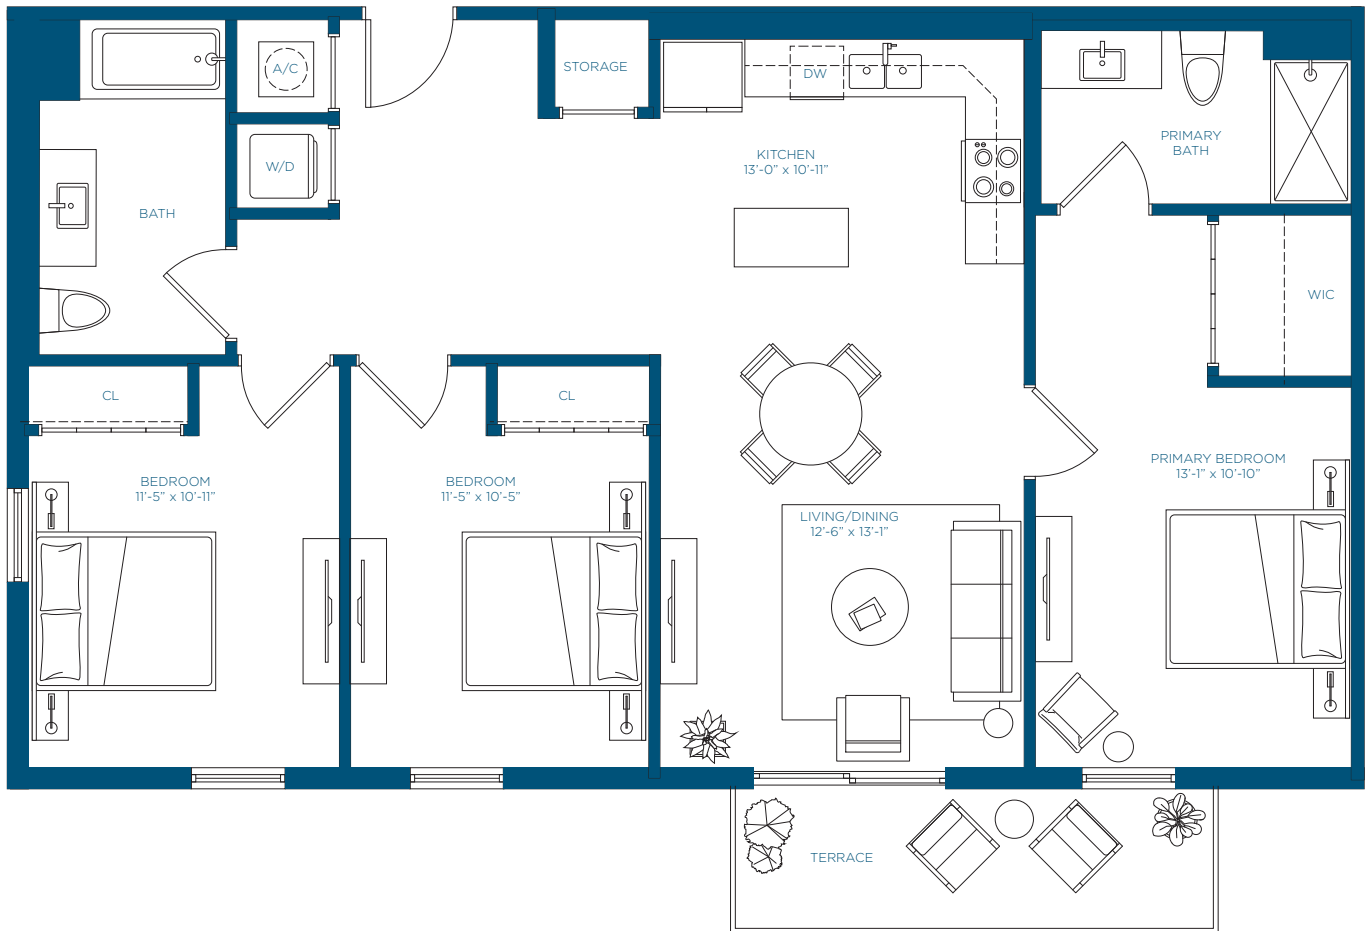

GROUND FLOOR

2ND, 4TH & 5TH FLOOR
& 3RD LEVEL

LEVEL 5-7

Contact us today!

 (813) 358-2161

 1101 W. Main St. Tampa, FL 33607

 CanopyWestRiverMGR@RelatedGroup.com

 TPATogether.com/Canopy