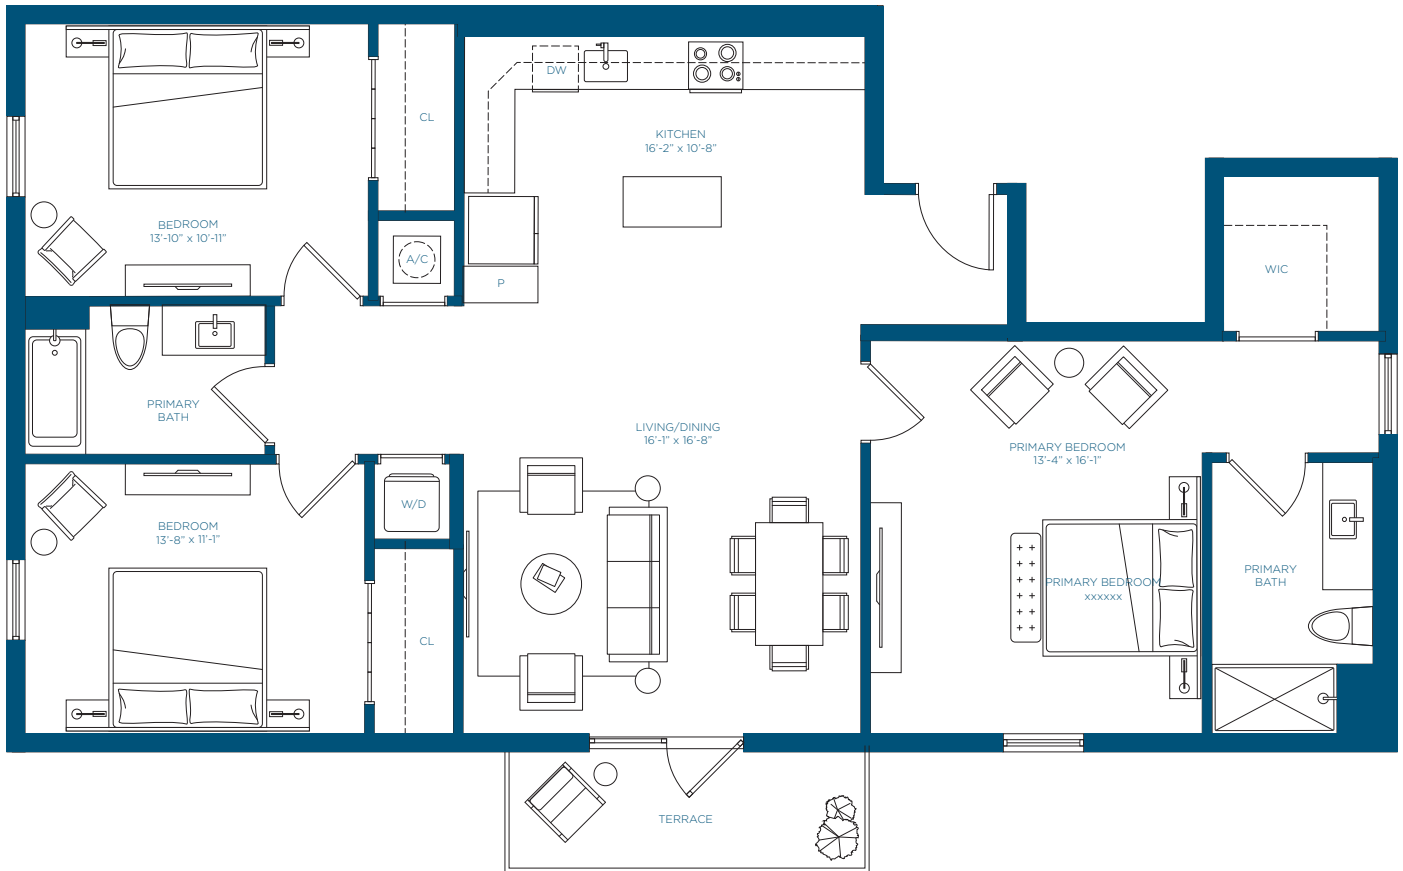

GROUND FLOOR

LEVEL 2-4

LEVEL 5

Contact us today!

 (813) 358-2161

 1101 W. Main St. Tampa, FL 33607

 CanopyWestRiverMGR@RelatedGroup.com

 [TPATogether.com/Canopy](https://TPATogether.com/Canopy)

GROUND FLOOR

LEVEL 2-4

LEVEL 5