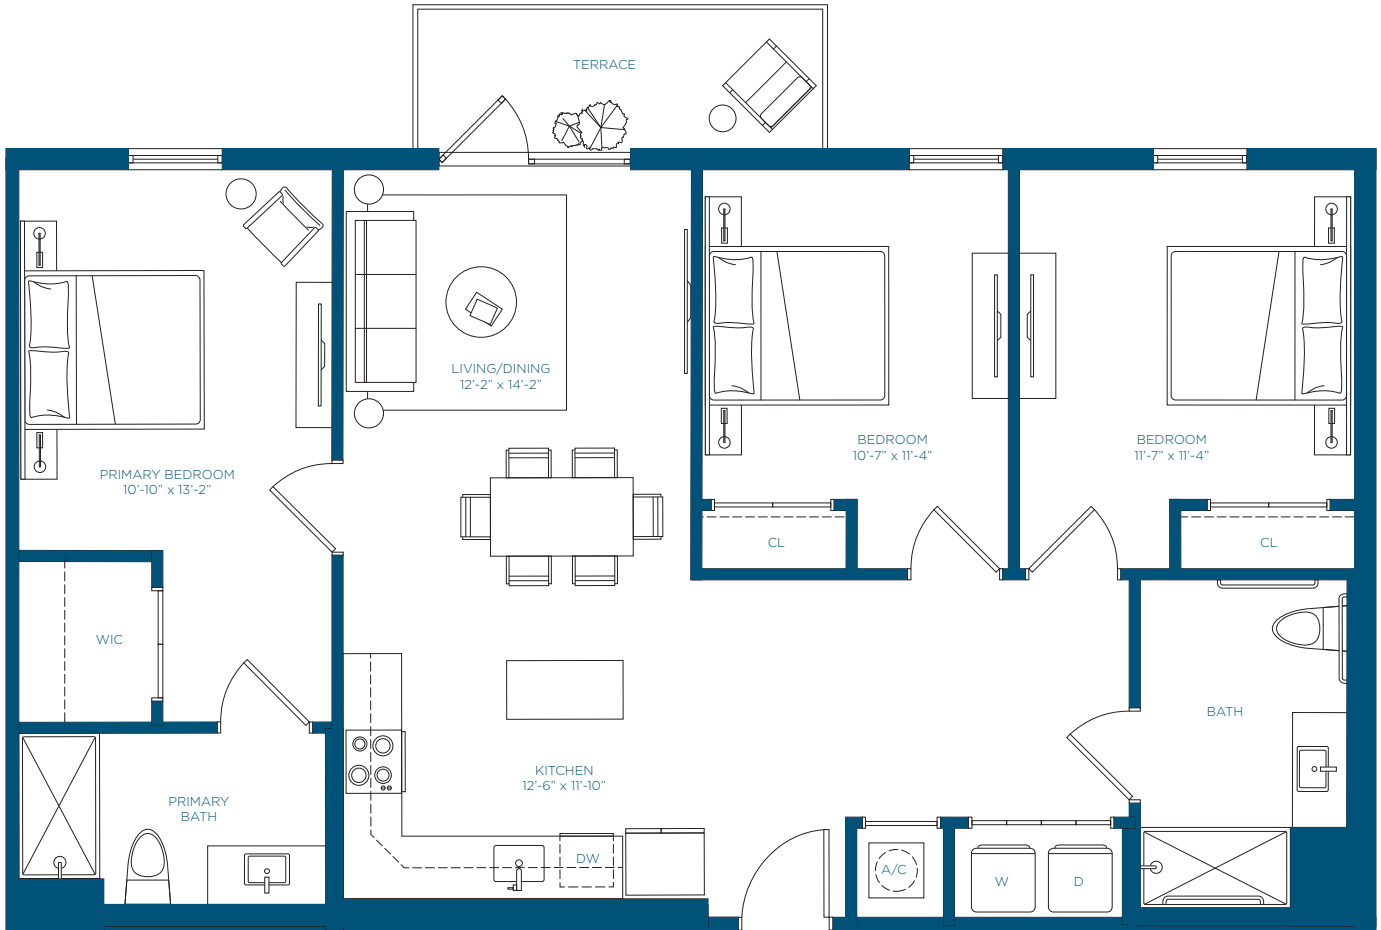

GROUND FLOOR

LEVEL 2-4

LEVEL 5

Contact us today!

 (813) 358-2161

 1101 W. Main St. Tampa, FL 33607

 CanopyWestRiverMGR@RelatedGroup.com

 [TPATogether.com/Canopy](https://TPATogether.com/Canopy)

GROUND FLOOR

LEVEL 2-4

LEVEL 5