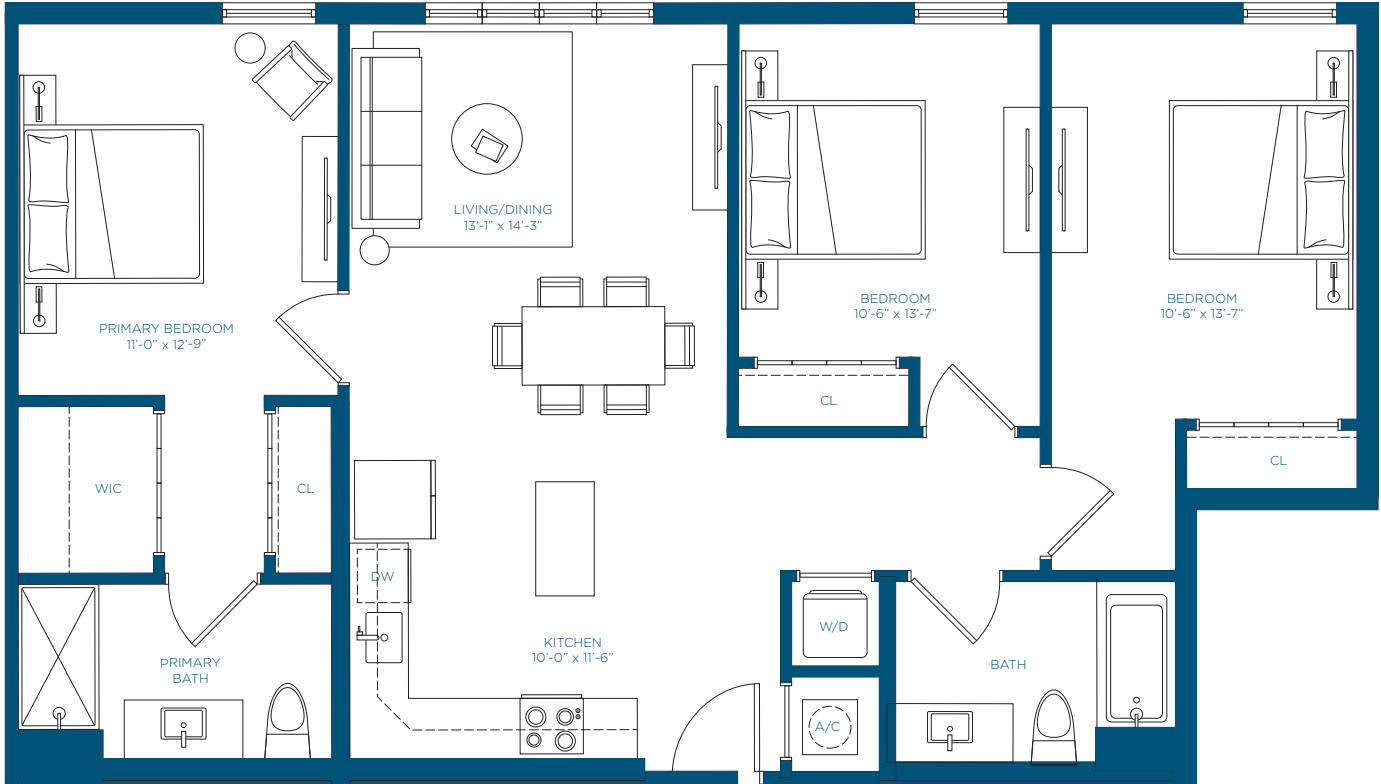

GROUND FLOOR

LEVEL 2-4

LEVEL 5

Contact us today!

 (813) 358-2161

 1101 W. Main St. Tampa, FL 33607

 CanopyWestRiverMGR@RelatedGroup.com

 [TPATogether.com/Canopy](https://TPATogether.com/Canopy)

GROUND FLOOR

LEVEL 2-4

LEVEL 5