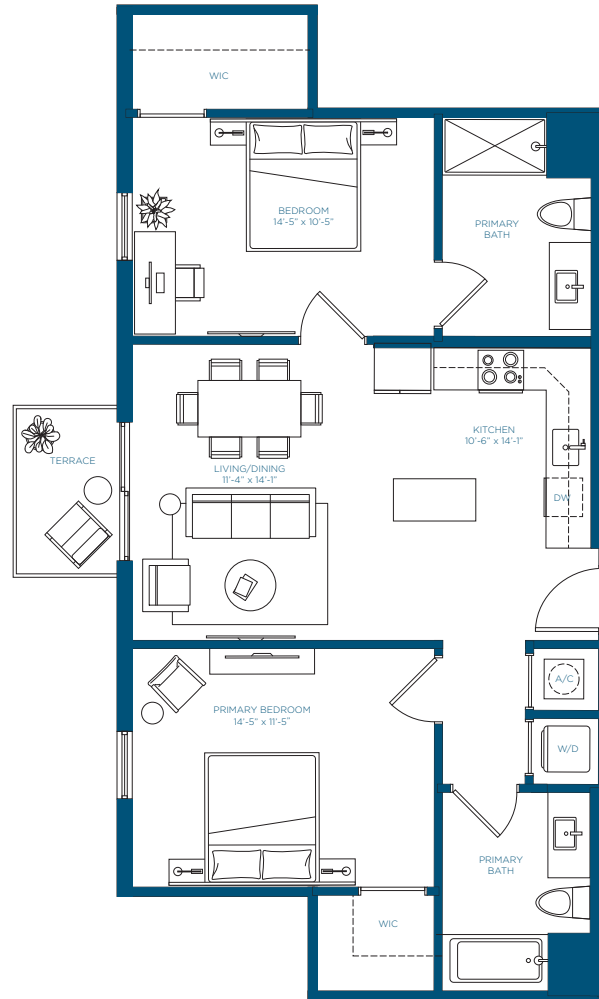

GROUND FLOOR

LEVEL 2-4

LEVEL 5

Contact us today!

 (813) 358-2161

 1101 W. Main St. Tampa, FL 33607

 CanopyWestRiverMGR@RelatedGroup.com

 [TPATogether.com/Canopy](https://TPATogether.com/Canopy)

GROUND FLOOR

LEVEL 2-4

LEVEL 5