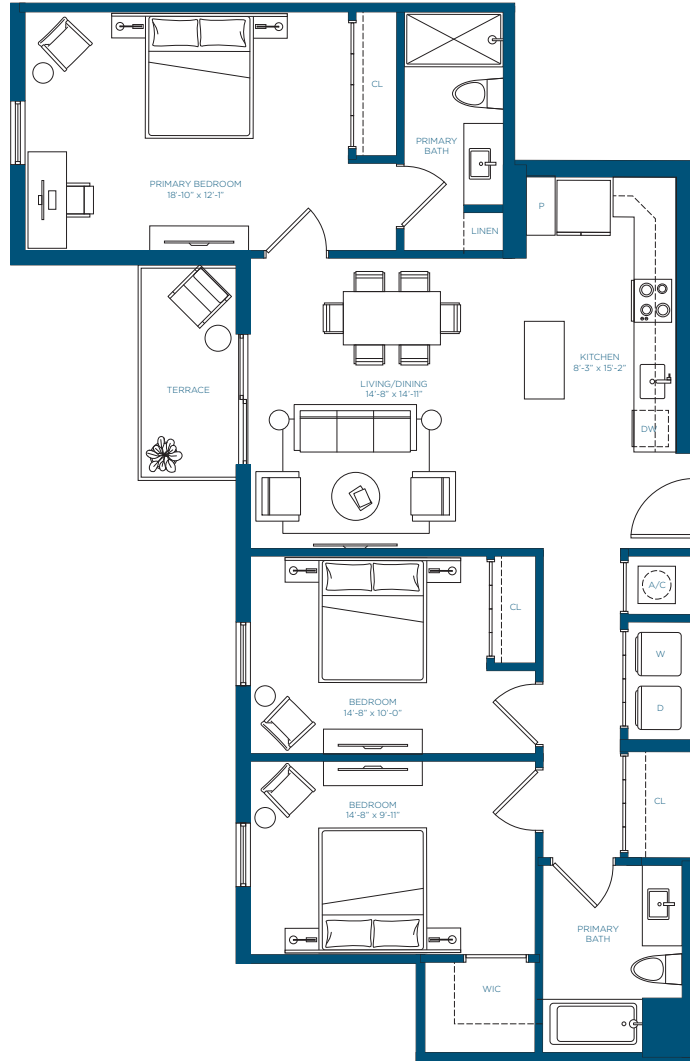

GROUND FLOOR

LEVEL 2-4

LEVEL 5

Contact us today!

 (813) 358-2161

 1101 W. Main St. Tampa, FL 33607

 CanopyWestRiverMGR@RelatedGroup.com

 [TPATogether.com/Canopy](https://TPATogether.com/Canopy)

GROUND FLOOR

LEVEL 2-4

LEVEL 5