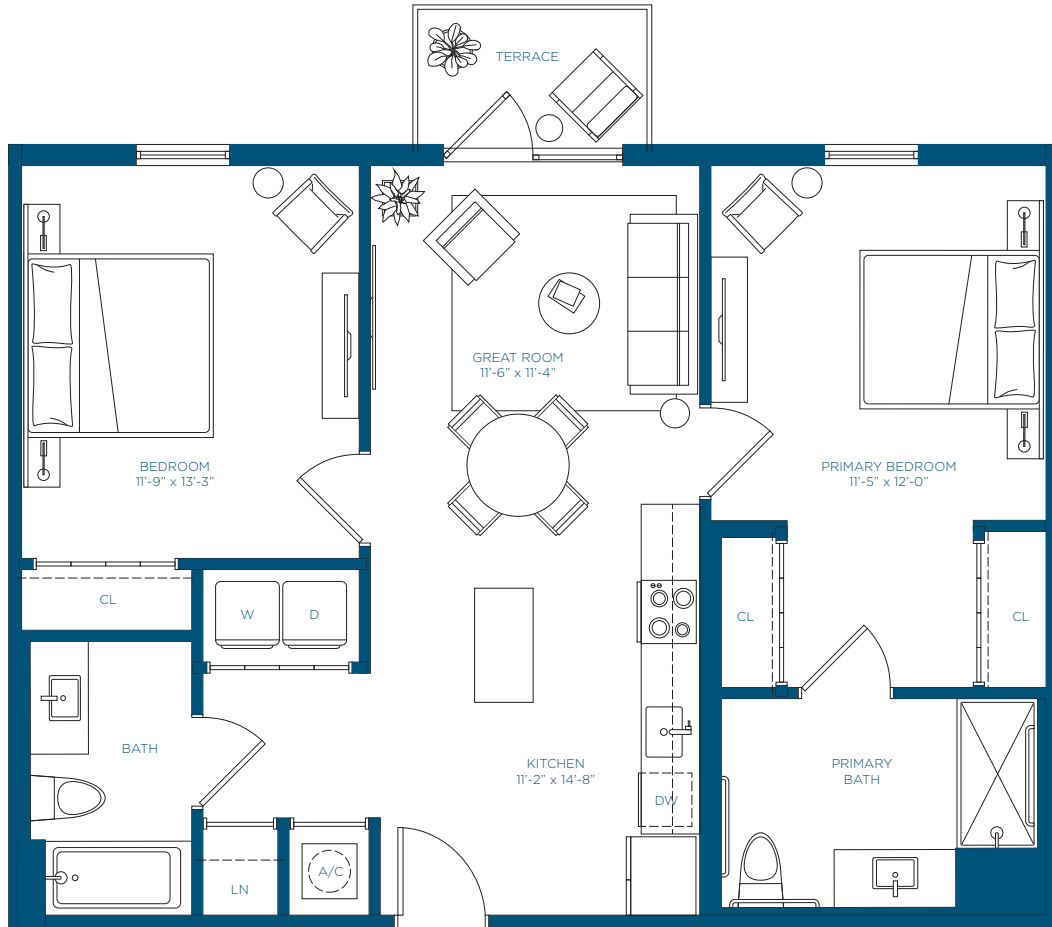

GROUND FLOOR

LEVEL 2-4

LEVEL 5

Contact us today!

 (813) 358-2161

 1101 W. Main St. Tampa, FL 33607

 CanopyWestRiverMGR@RelatedGroup.com

 [TPATogether.com/Canopy](https://TPATogether.com/Canopy)

GROUND FLOOR

LEVEL 2-4

LEVEL 5