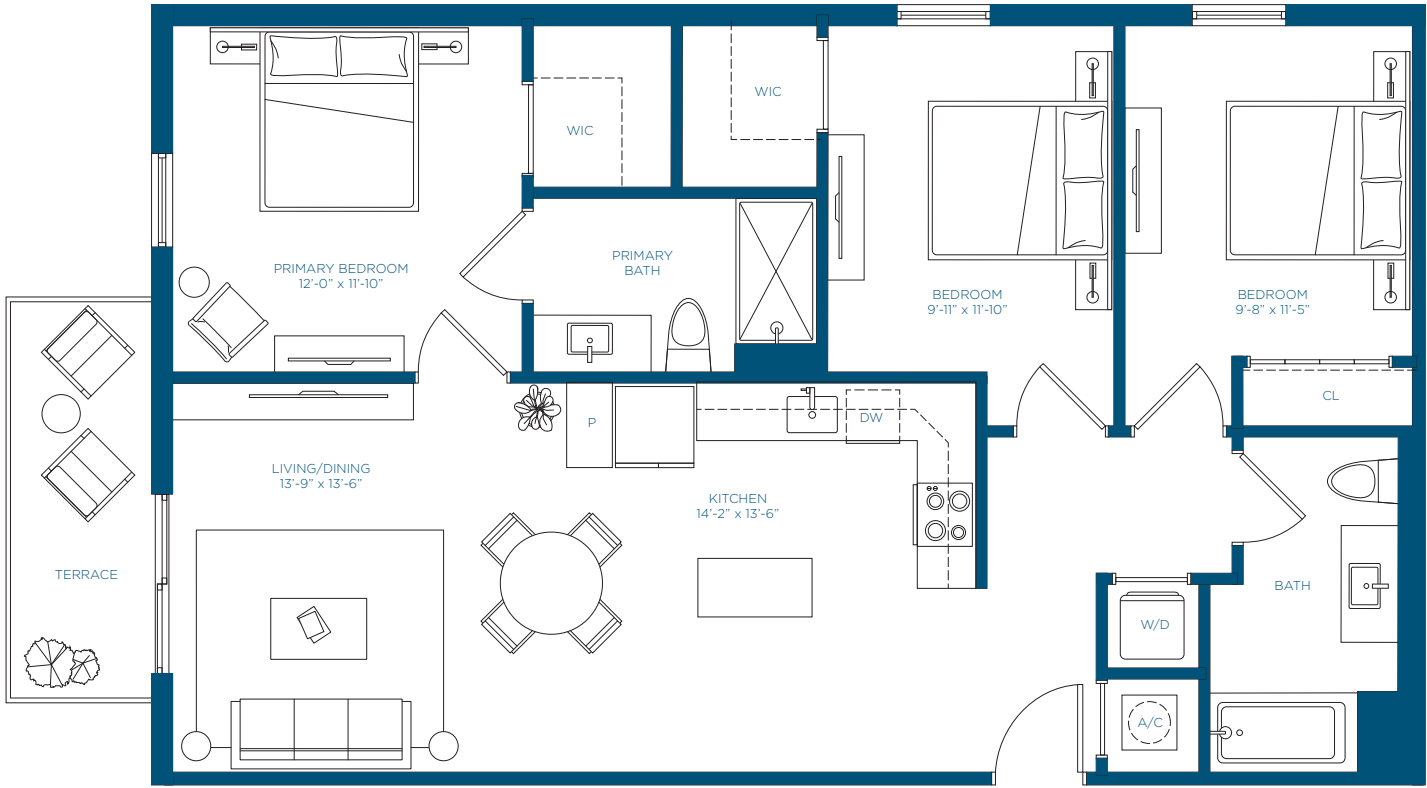

GROUND FLOOR

LEVEL 2-4

LEVEL 5

## Contact us today!

 (813) 358-2161

 1101 W. Main St. Tampa, FL 33607

 CanopyWestRiverMGR@RelatedGroup.com

 [TPATogether.com/Canopy](https://TPATogether.com/Canopy)

GROUND FLOOR

LEVEL 2-4

LEVEL 5