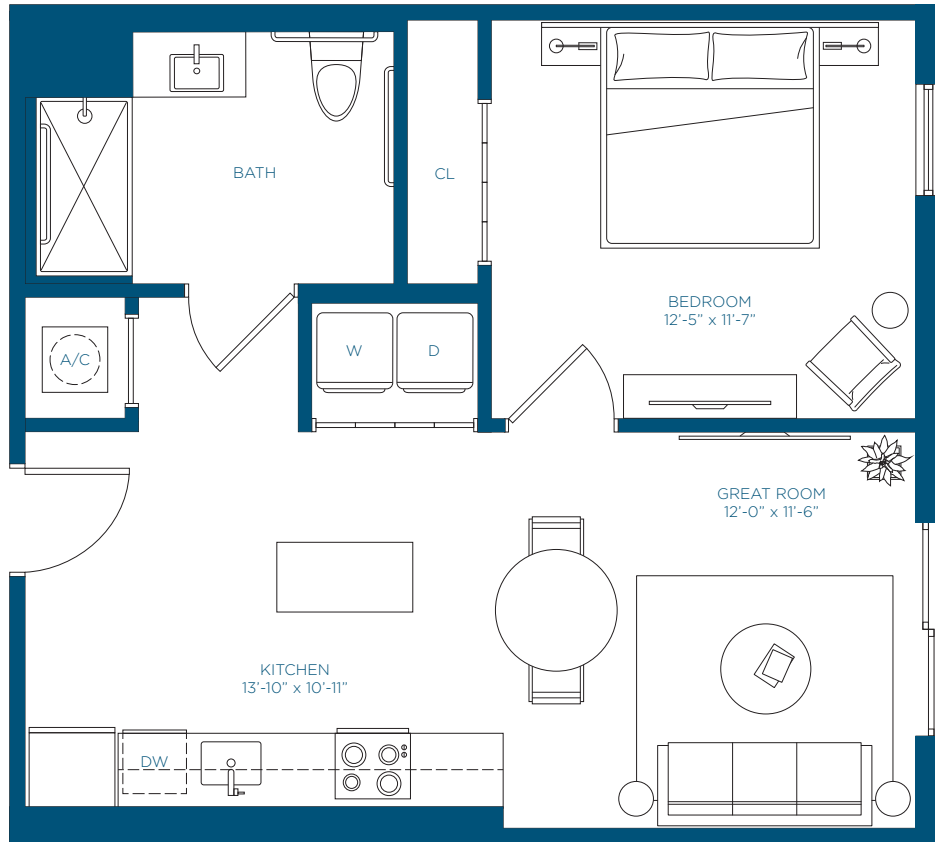

GROUND FLOOR

LEVEL 2-4

LEVEL 5

Contact us today!

 (813) 358-2161

 1101 W. Main St. Tampa, FL 33607

 [CanopyWestRiverMGR@RelatedGroup.com](mailto:CanopyWestRiverMGR@RelatedGroup.com)

 [TPATogether.com/Canopy](https://TPATogether.com/Canopy)

GROUND FLOOR

LEVEL 2-4

LEVEL 5